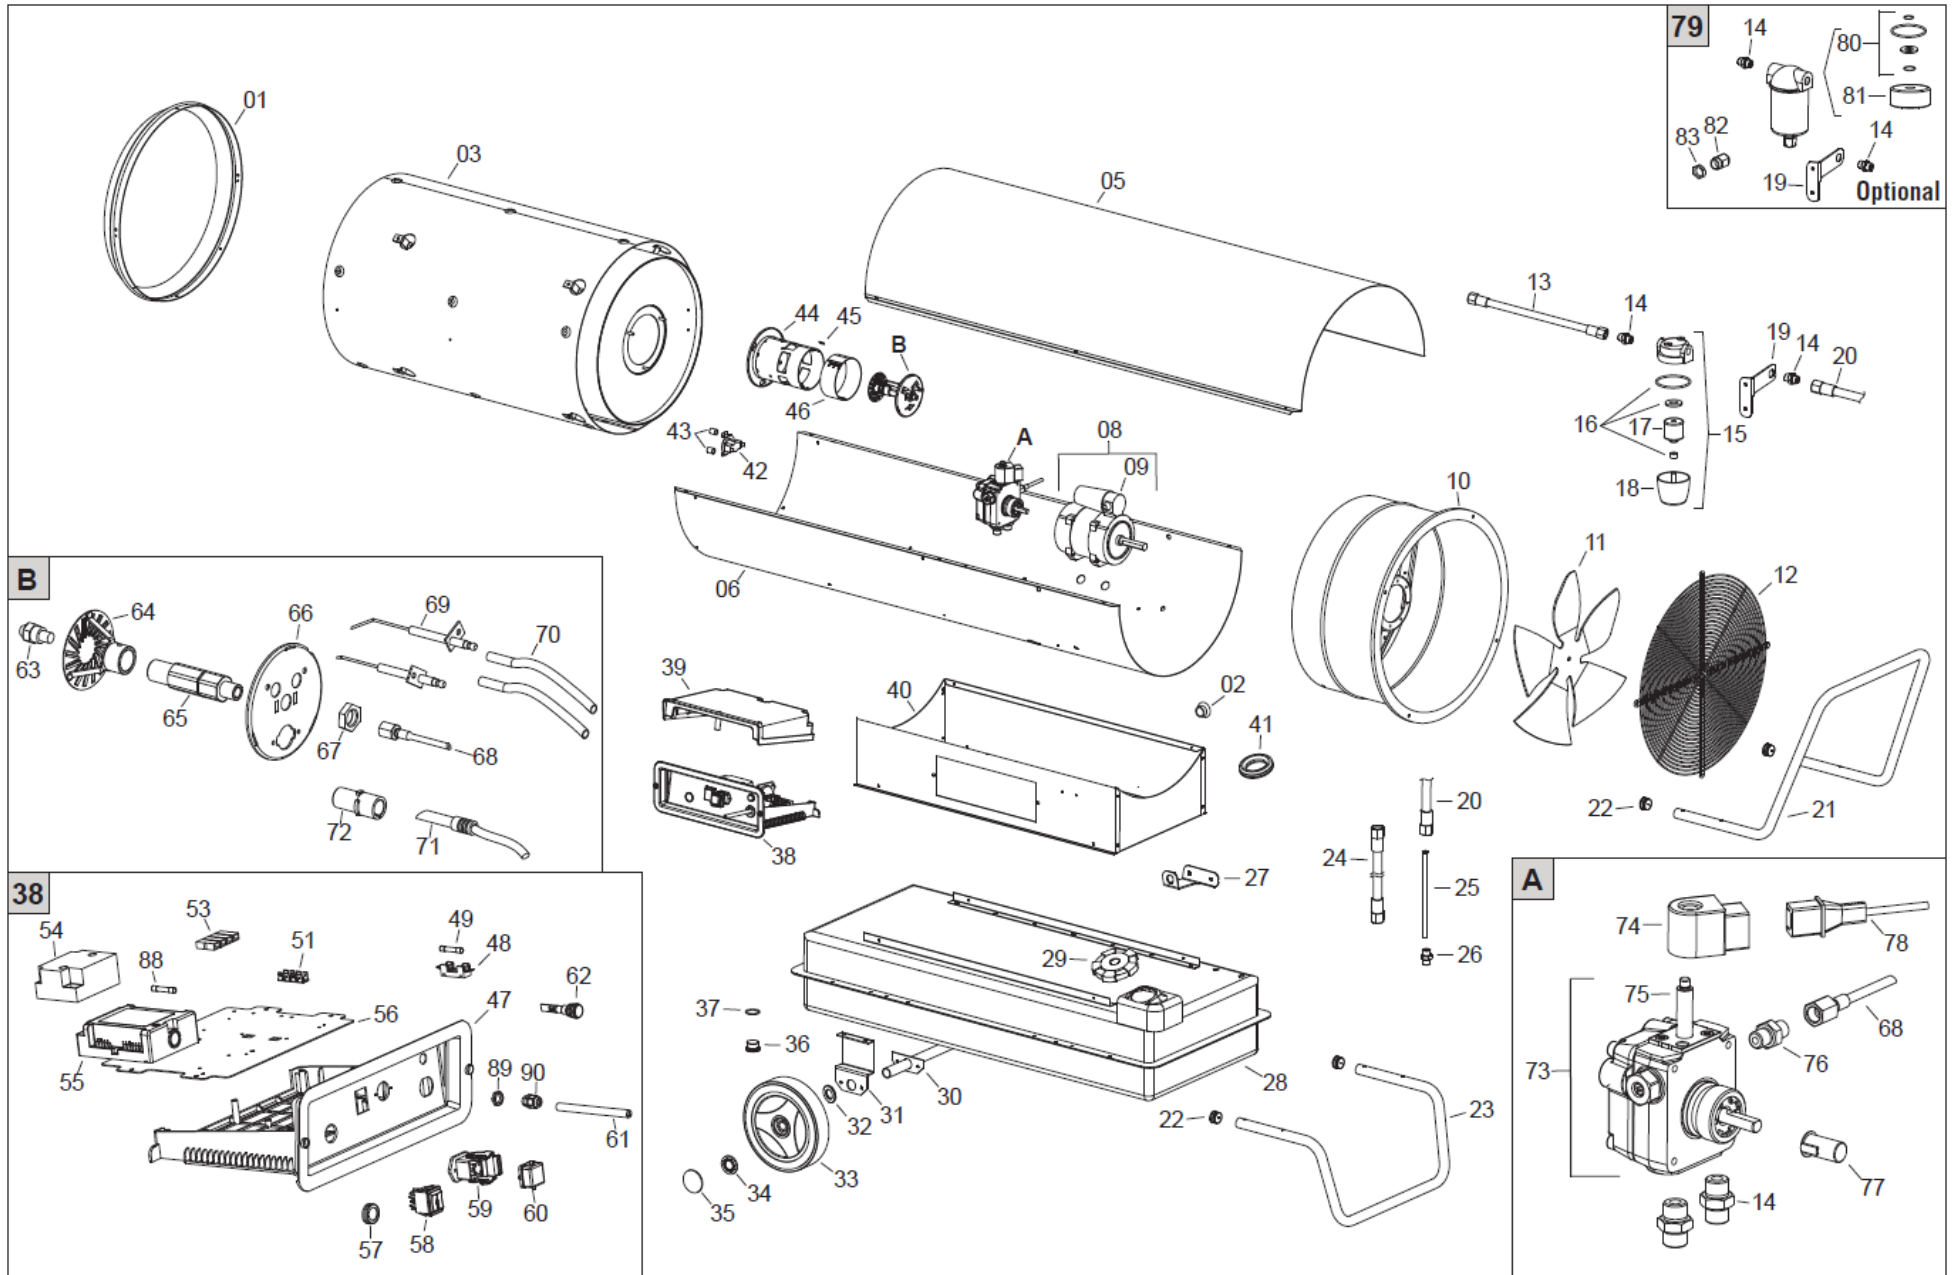

DP65 EXPLODED VIEW & PART NUMBERS

PL 01/18		From S/N
		27221001
POS	PART NUMBER	DESCRIPTION
1	BDG063029010	Outlet cone
2	BDC30319	Hole cap
3	BDG06303	Combustion chamber
5	BDG063049010	Upper body
6	BDG063059010	Lower body
8	BDE10693	Motor
9	BDE11245	Capacitor
10	BDG014619010	Air conveyor
11	BDT10202	Fan
12	BDP30103	Inlet grill
13	BDI40330	Flex diesel pipe
14	BDI20104	Iron fitting
15	BDT20201	Diesel filter
16	BDT20234	Filter seal kit
17	BDT20206	Filter cartridge
18	BDT20212	Filter container
19	BDG061049005	Filter support bracket
20	BDI40329	Flex diesel pipe
21	BDP201749005	Handle
22	BDC30355	cap
23	BDP201759005	Support
24	BDI40331	Flex diesel pipe
25	BDI30696	Suction pipe
26	BDI30737	Brass fitting
27	BDG060689005	Power cord support
28	BDG061109005	Fuel tank
29	BDC30356	Tank cap
30	BDG061379005	Wheel axle
31	BDG061069005	Wheels axle support bracket
32	BDM20110	Washer
33	BDC10544	Red Wheel

34	BDM20203	Elastic washer
35	BDC10513	Red wheel cover
36	BDI25020	Drain cap
37	BDM20313	Washer
38	BDG00307	El. control box
39	BDP50127	Control box cover
40	BDG063069010	Base
41	BDC30372	Cable protection
42	BDE50102	Safety thermostat
43	BDG06072	Spacer
44	BDG06181	Blast tube
45	BDE20671	Terminal board
46	BDG06183	Air adjustment shutter
47	BDG06153	El. control box panel
48	BDE20508	Fuse holder
49	BDE10307	Fuse
51	BDE20319	Ground terminal board
53	BDE20305	Terminal board
54	BDE10920	H.T. Transformer
55	BDE40152	Flame control box
56	BDG06073	Support plate
57	BDE20418L	Stop button protection
58	BDE10102P	Switch
59	BDE20640	Thermostat plug
60	BDE20665	Thermostat plug cover
61	BDE30494	Power cord
62	BDE11030	Lamp
63	BDT20360	Nozzle
64	BDG01077	Diffuser ring
65	BDI33005	Nozzle support
66	BDG06228	Burner support disc
67	BDI31034	Brass lock nut
68	BDI40192	Micropipe
69	BDE10215	Ignition electrode